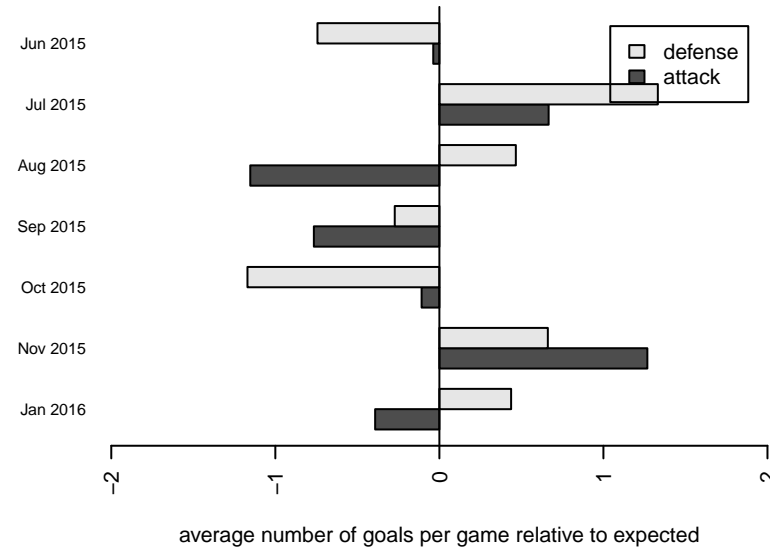

Performance relative to 13 month average