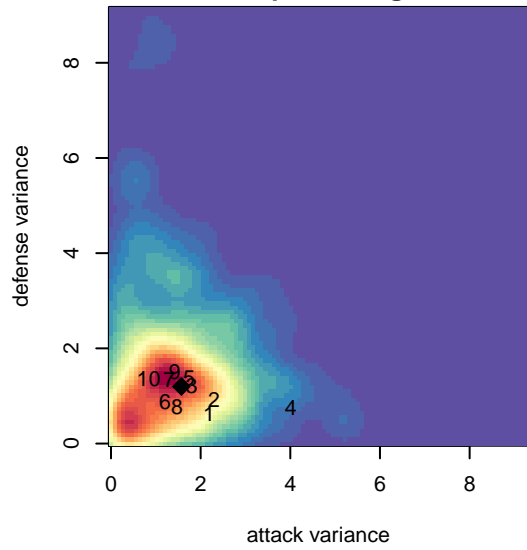

Eastside FC Blue B00

Eastside FC
 Preston, WA
 B00 total strength=1390
 attack=7.13 defense=8.36
 fall league = RCL B00 Div 3

alt names used:
 EASTSIDE FC B00 BLUE C (WA)
 EASTSIDE FCEASTSIDE FC B00 BLUE C
 Eastside FC B00 Blue C
 EASTSIDE FCEASTSIDE FC BU15 BLUE C
 Eastside FC B00 Blue C

Venues played:
 2015 Snohomish United Invt BU15
 2015 PCU Summer Classic U15 Gold
 2015 Bigfoot Group A U15
 2015 RCL B00 Div 3
 2015 WYS Presidents Cup B00 Division 1

Eastside FC Blue B00
 Dots are actual minus expected GF (blue circles) and GA (red triangles).
 Blue line is smoothed change in attack strength. Red is smoothed change in defense strength.

**attack and defense variance (black dot)
relative to other teams
and top 10 in region**

**attack and defense rating
relative to others at age
and all opponents in last 13 months**

Performance relative to 13 month average