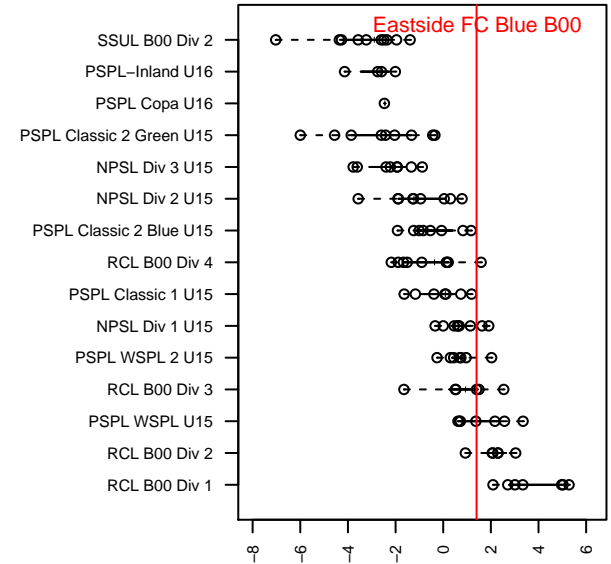

Eastside FC Blue B00

Eastside FC
 Preston, WA
 B00 total strength=1390
 attack=7.13 defense=8.36
 fall league = RCL B00 Div 3

alt names used:
 EASTSIDE FC B00 BLUE C (WA)
 EASTSIDE FCEASTSIDE FC B00 BLUE C
 Eastside FC B00 Blue C
 EASTSIDE FCEASTSIDE FC BU15 BLUE C
 Eastside FC B00 Blue C

Venues played:
 2015 Snohomish United Invt BU15
 2015 PCU Summer Classic U15 Gold
 2015 Bigfoot Group A U15
 2015 RCL B00 Div 3
 2015 WYS Presidents Cup B00 Division 1

Eastside FC Blue B00
 Dots are actual minus expected GF (blue circles) and GA (red triangles).
 Blue line is smoothed change in attack strength. Red is smoothed change in defense strength.

**attack and defense variance (black dot)
relative to other teams
and top 10 in region**

**attack and defense rating
relative to others at age
and all opponents in last 13 months**

Performance relative to 13 month average