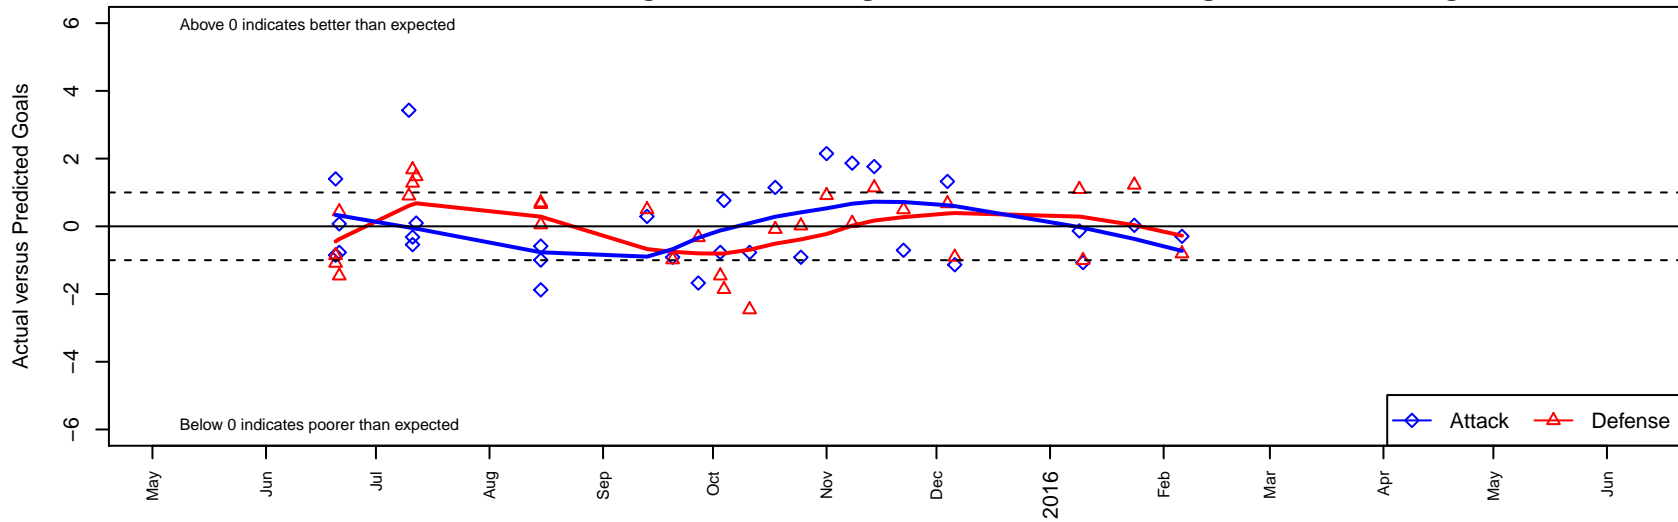

Eastside FC Blue B00

Eastside FC
 Preston, WA
 B00 total strength=1390
 attack=7.13 defense=8.36
 fall league = RCL B00 Div 3

alt names used:
 EASTSIDE FC B00 BLUE C (WA)
 EASTSIDE FCEASTSIDE FC B00 BLUE C
 Eastside FC B00 Blue C
 EASTSIDE FCEASTSIDE FC BU15 BLUE C
 Eastside FC B00 Blue C

Venues played:
 2015 Snohomish United Invt BU15
 2015 PCU Summer Classic U15 Gold
 2015 Bigfoot Group A U15
 2015 RCL B00 Div 3
 2015 WYS Presidents Cup B00 Division 1

Eastside FC Blue B00
 Dots are actual minus expected GF (blue circles) and GA (red triangles).
 Blue line is smoothed change in attack strength. Red is smoothed change in defense strength.

**attack and defense variance (black dot)
relative to other teams
and top 10 in region**

**attack and defense rating
relative to others at age
and all opponents in last 13 months**

Performance relative to 13 month average