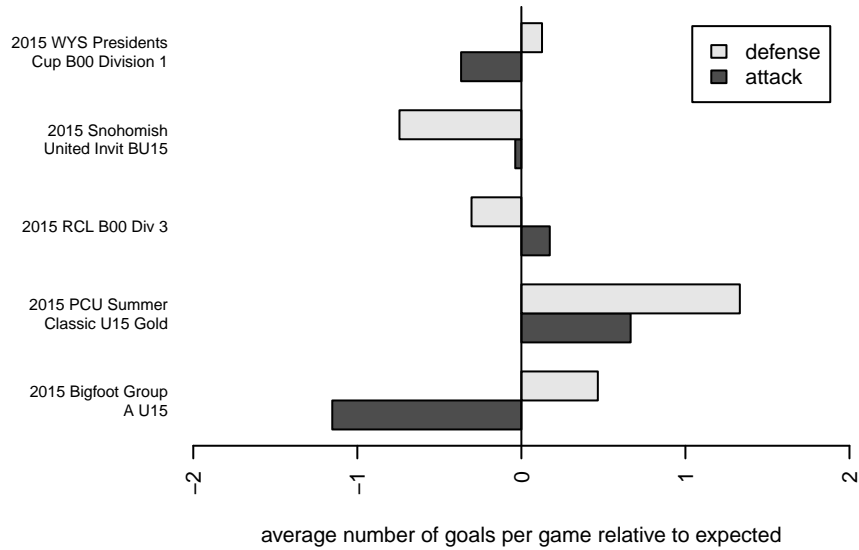

Eastside FC Blue B00

Eastside FC
 Preston, WA
 B00 total strength=1390
 attack=7.13 defense=8.36
 fall league = RCL B00 Div 3

alt names used:
 EASTSIDE FC B00 BLUE C (WA)
 EASTSIDE FCEASTSIDE FC B00 BLUE C
 Eastside FC B00 Blue C
 EASTSIDE FCEASTSIDE FC BU15 BLUE C
 Eastside FC B00 Blue C

Venues played:
 2015 Snohomish United Invt BU15
 2015 PCU Summer Classic U15 Gold
 2015 Bigfoot Group A U15
 2015 RCL B00 Div 3
 2015 WYS Presidents Cup B00 Division 1

Eastside FC Blue B00
 Dots are actual minus expected GF (blue circles) and GA (red triangles).
 Blue line is smoothed change in attack strength. Red is smoothed change in defense strength.

**attack and defense variance (black dot)
relative to other teams
and top 10 in region**

**attack and defense rating
relative to others at age
and all opponents in last 13 months**

Performance relative to 13 month average